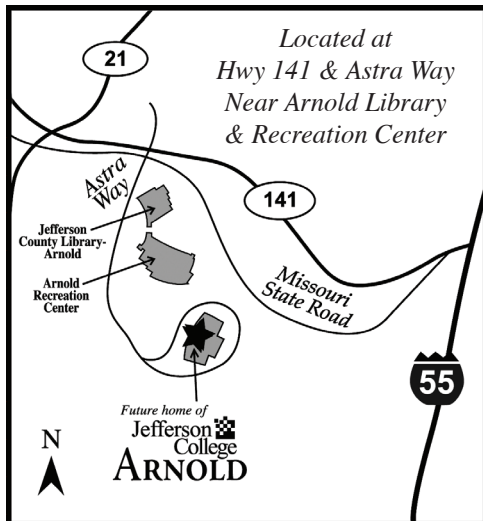

Jefferson College Arnold

New!

Opens This Fall!

For More Details Call (636)797-3000, ext. 217
or visit our website: www.jeffco.edu

Check It Out!

- 10 Smart Classrooms with Interactive Technology
- Library/Information Commons
- 2 Science Classrooms/Labs
- Student Support Center
- 5 Computer Classrooms
- Bookstore
- Learning/Assessment Center
- Student Lounge
- Academic Support Center
- Lecture Hall/Community Room

Jefferson College Drama Department Presents

California Suite

By Neil Simon

Jefferson College
1000 Viking Drive
Hillsboro, MO 63050
(636) 797-3000
www.jeffco.edu

Thursday, **March 1, 2007** 10 am
Friday, **March 2, 2007** 8 pm
Saturday, **March 3, 2007** 8 pm

Cast

(in order of appearance)

Act I, Scene 1 – Visitor from New York

Hannah.....Janel Thomas
BillyNathan Almany

Act I, Scene 2 – Visitor from Philadelphia

Marvin..... Nick Branson
MillieNicole Gambill
BunnyDanielle Rodriguez

10 Minute Intermission

Act II, Scene 1 and 2 – Visitors from London

Sidney..... Logan Brown
Diana.....Jacqueline Kohl

Act II, Scene 3 – Visitors from Chicago

Mort..... Michael Booker
Beth..... Katherine Hollingsworth
StuDedric Lee
Gert Jessica McKee