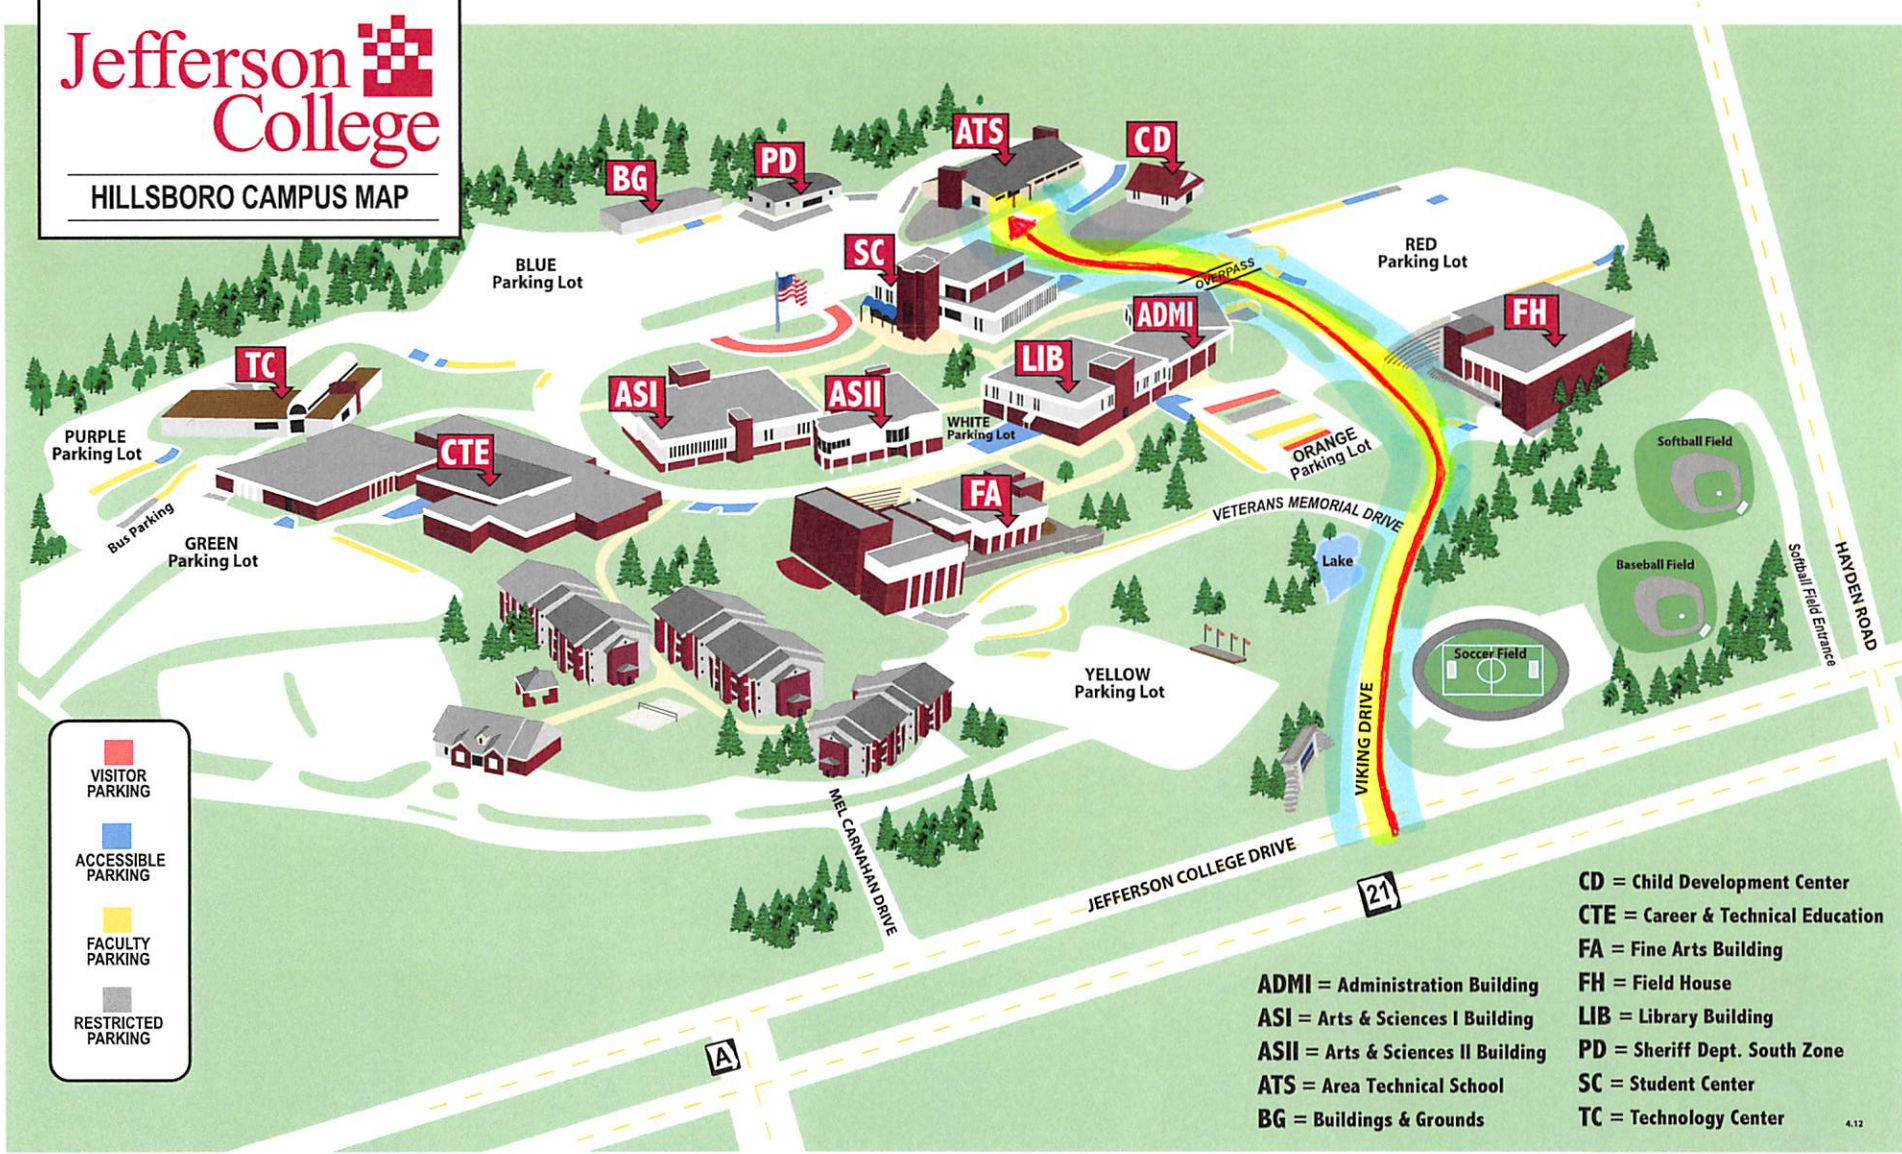

Jefferson College

HILLSBORO CAMPUS MAP

1000 Viking Drive • Hillsboro, MO 63050
(636) 481-3000 or 797-3000
www.jeffco.edu

- CD** = Child Development Center
- CTE** = Career & Technical Education
- FA** = Fine Arts Building
- FH** = Field House
- LIB** = Library Building
- PD** = Sheriff Dept. South Zone
- SC** = Student Center
- TC** = Technology Center

- ADMI** = Administration Building
- ASI** = Arts & Sciences I Building
- ASII** = Arts & Sciences II Building
- ATS** = Area Technical School
- BG** = Buildings & Grounds

Area Technical School (ATS)

Storm Safe Area Shaded

● = Fire Extinguisher

Second Floor

First Floor