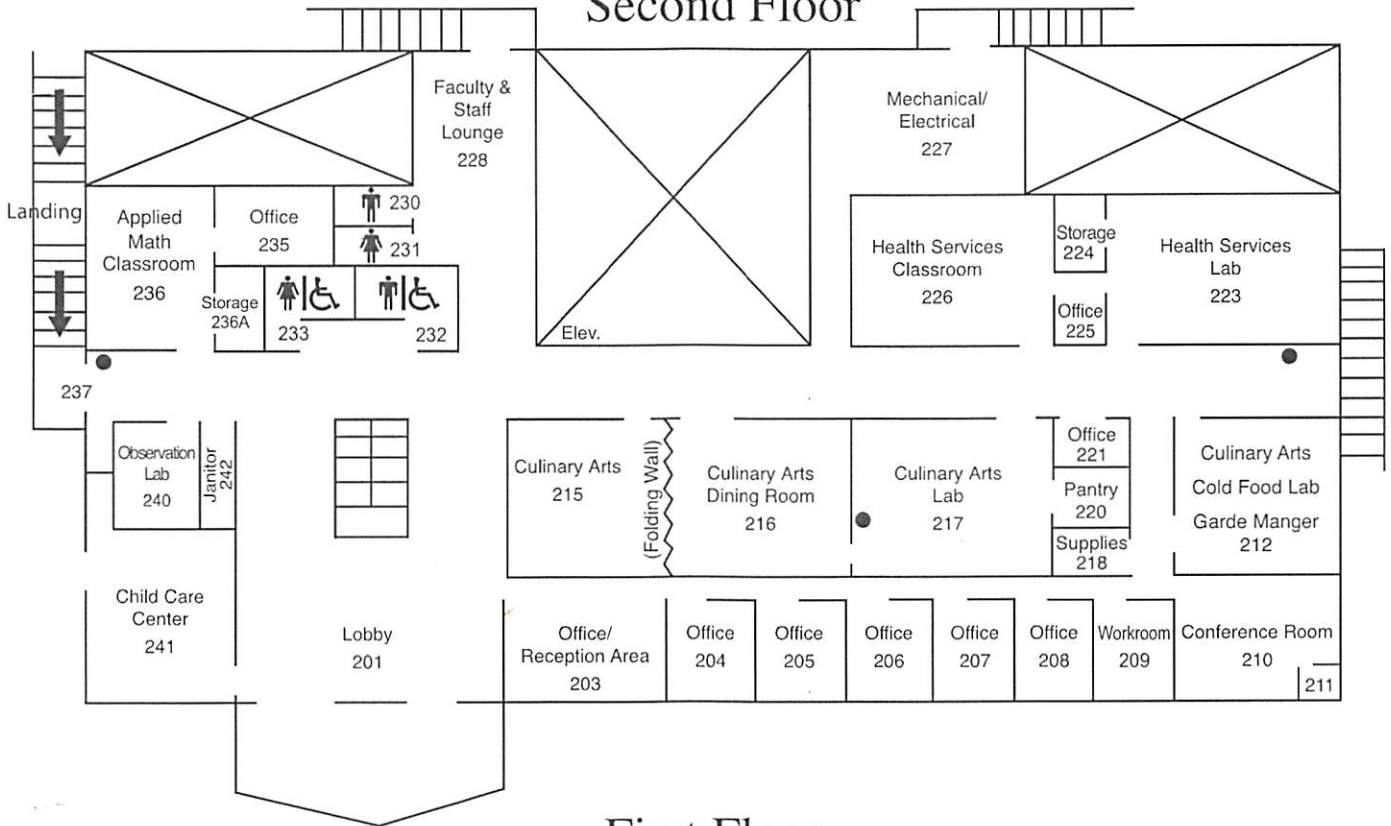

Jefferson College

HILLSBORO CAMPUS MAP

1000 Viking Drive • Hillsboro, MO 63050
(636) 481-3000 or 797-3000
www.jeffco.edu

- CD** = Child Development Center
- CTE** = Career & Technical Education
- FA** = Fine Arts Building
- FH** = Field House
- LIB** = Library Building
- PD** = Sheriff Dept. South Zone
- SC** = Student Center
- TC** = Technology Center

- ADMI** = Administration Building
- ASI** = Arts & Sciences I Building
- ASII** = Arts & Sciences II Building
- ATS** = Area Technical School
- BG** = Buildings & Grounds

Area Technical School (ATS)

Storm Safe Area Shaded

● = Fire Extinguisher

Second Floor

First Floor