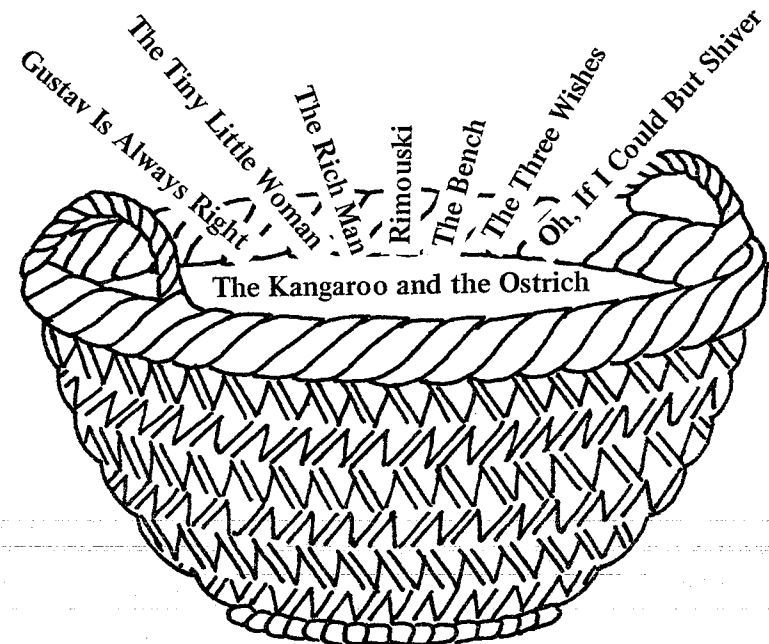

JEFFERSON COLLEGE

presents

IN ONE BASKET

by

Shirley Pugh

COMING EVENTS:

November 12-30—Children's Art Show, Fine Arts Theatre Lobby.

November 20—Jefferson College Wind & Brass Ensembles in Concert, 8 p.m., Fine Arts Theatre.

November 28—Brown Bag Film Series: "Zulu," 8 p.m., Lecture Hall 3, Arts & Sciences Building.

November 29—Stage Band Festival featuring Rich Matteson, 8 p.m., Fine Arts Theatre.

December 3-20—College Faculty Art Exhibit, Fine Arts Theatre Lobby.

December 7-8—"Ye Olde Madrigal Christmas Feaste," 7 p.m., Brophy's.

December 11—Jazz Lab Band Concert, 8 p.m., Fine Arts Theatre.

December 13-14—Reader's Theatre Production, 8 p.m., Fine Arts Theatre.

December 15—"The Messiah," 8 p.m., Fine Arts Theatre.

December 16—"The Messiah," 2:30 p.m., Fine Arts Theatre.

directed by

Deborah Robertson

2 p.m., Sunday, November 11, 1979

10 a.m. and Noon

Monday - Wednesday, November 12 - 14, 1979

Fine Arts Theatre