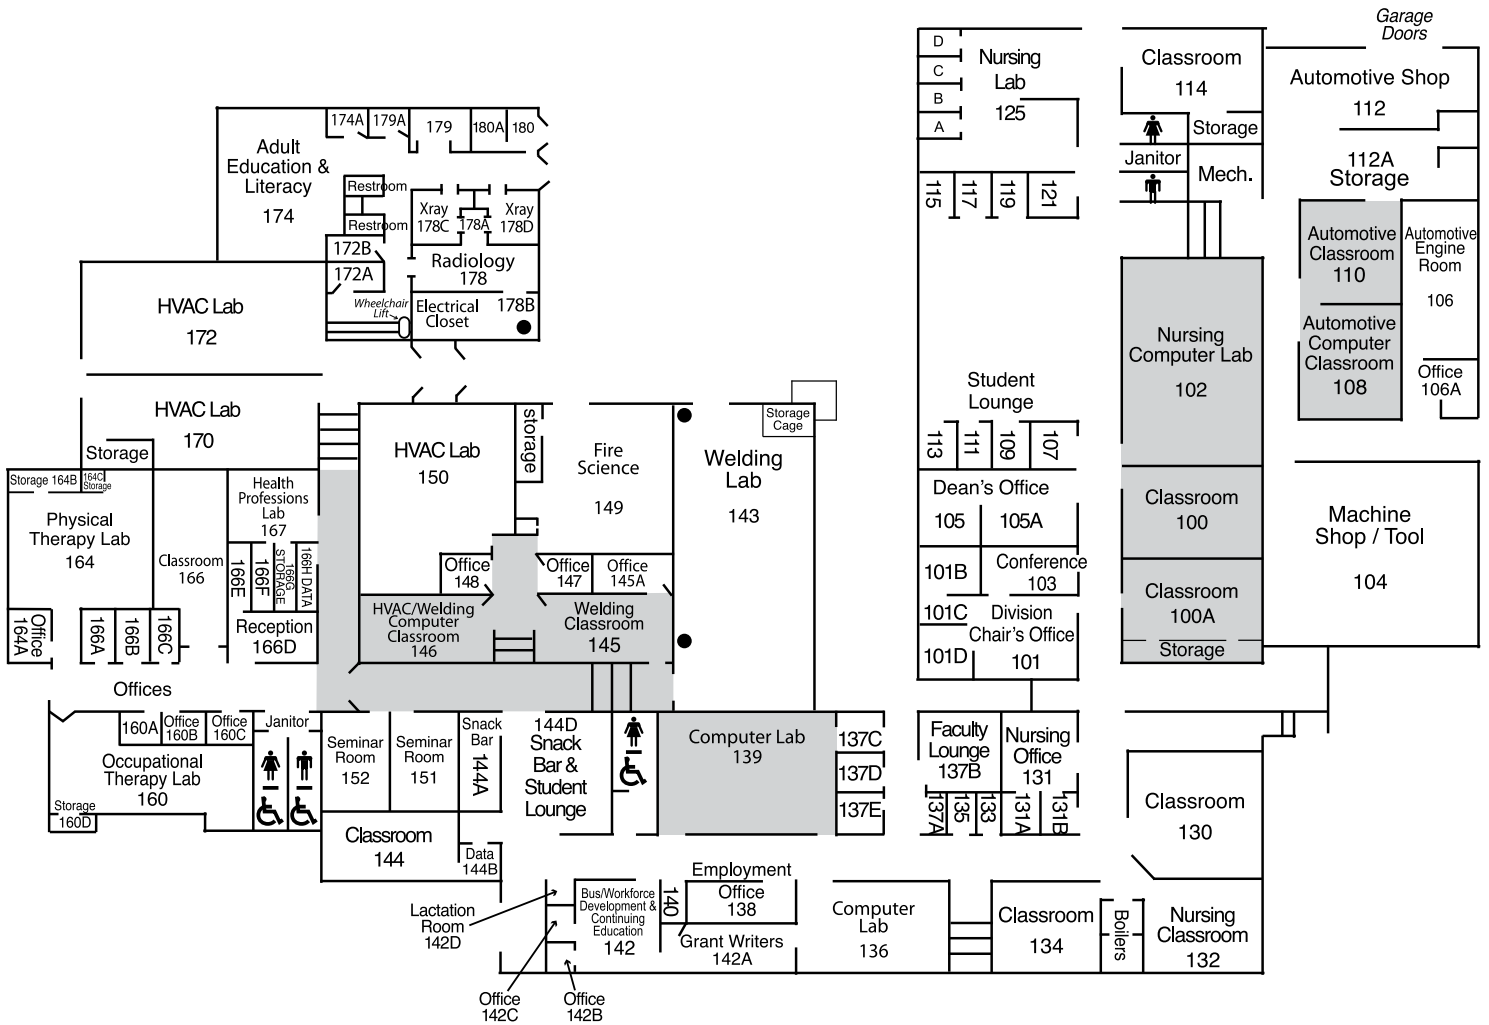

Career & Technical Education (CTE)

Storm Safe Area Shaded

● = Fire Extinguisher

Lower Level

Dean's Office

First Floor Room 105

Dr. Dena McCaffrey

Dean of Career & Technical Education

(636)481-3400/797-3000, ext. 3400

Division Chairs' Office

First Floor Room 101

Mr. Chris DeGeare

Business & Technical Education

(636)481-3467/797-3000, ext. 3467

First Floor Room 101

Mr. Kenneth Wilson

Health Occupation Programs

(636)481-3356/797-3000, ext. 3356

Note: Gender-neutral restroom is located on the main level – next to the Adult Education Literacy (AEL) area located in Room 174