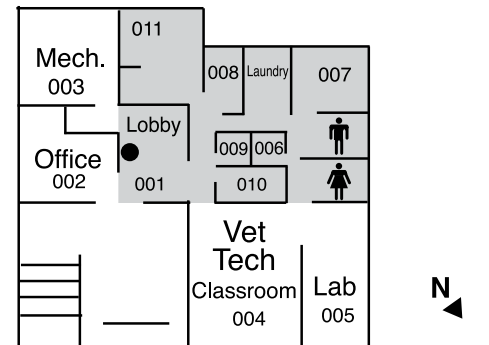

Career & Technical Education (CTE)

Storm Safe Area Shaded

● = Fire Extinguisher

Lower Level

Dean's Office

First Floor Room 105

Dr. Dena McCaffrey

Dean of Career & Technical Education

(636)481-3400/797-3000, ext. 3400

Division Chairs' Office

First Floor Room 101

Mr. Chris DeGeare

Business & Technical Education

(636)481-3467/797-3000, ext. 3467

First Floor Room 101

Mr. Kenneth Wilson

Health Occupation Programs

(636)481-3356/797-3000, ext. 3356

Note: Gender-neutral restroom is located on the main level – next to the Adult Education Literacy (AEL) area located in Room 174