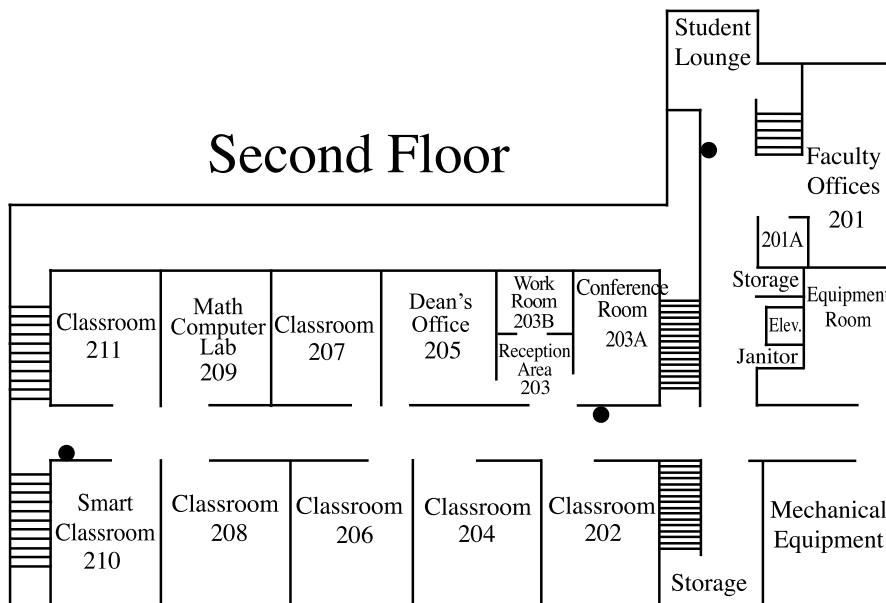

Technology Center (TC)

Storm Safe Area Shaded

● = Fire Extinguisher

First Floor

Second Floor

Third Floor