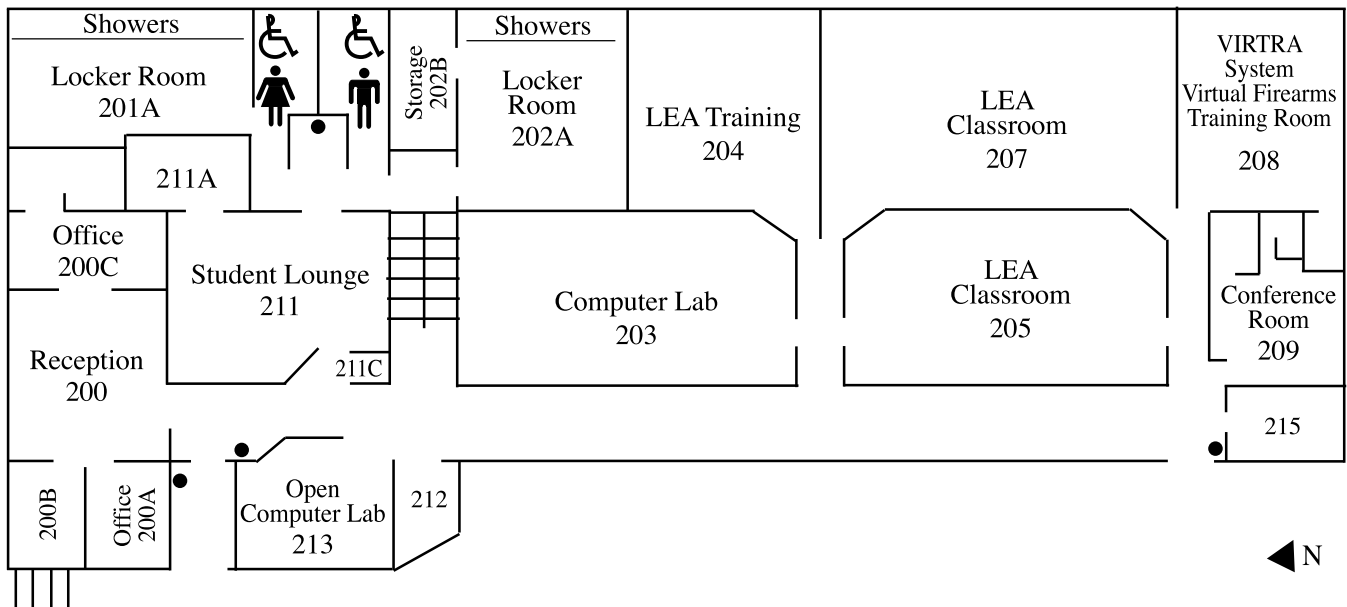

Jefferson College Imperial (JCI)

Storm Safe Area Shaded

● = Fire Extinguisher

Lower Level

Upper Level

**Jefferson College Imperial is located at
4400 Jeffco Blvd. near Imperial, Missouri,
approximately 5 miles south of St. Louis County.**