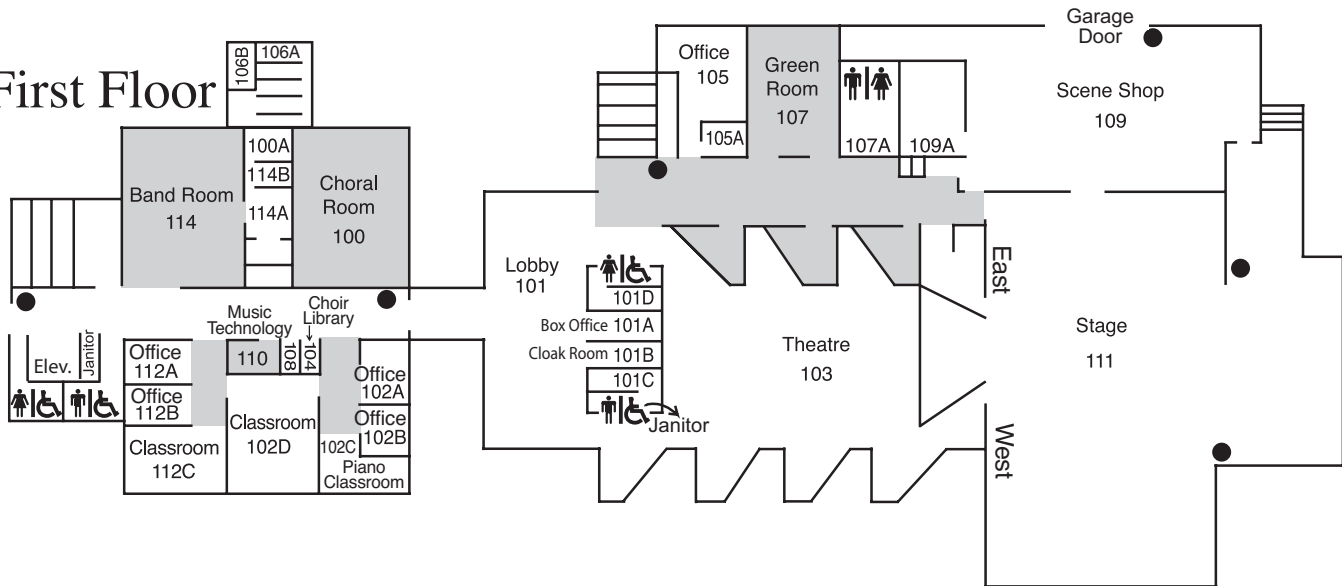

Fine Arts (FA)

Storm Safe Area Shaded

● = Fire Extinguisher

Lower Level

First Floor

Second Floor