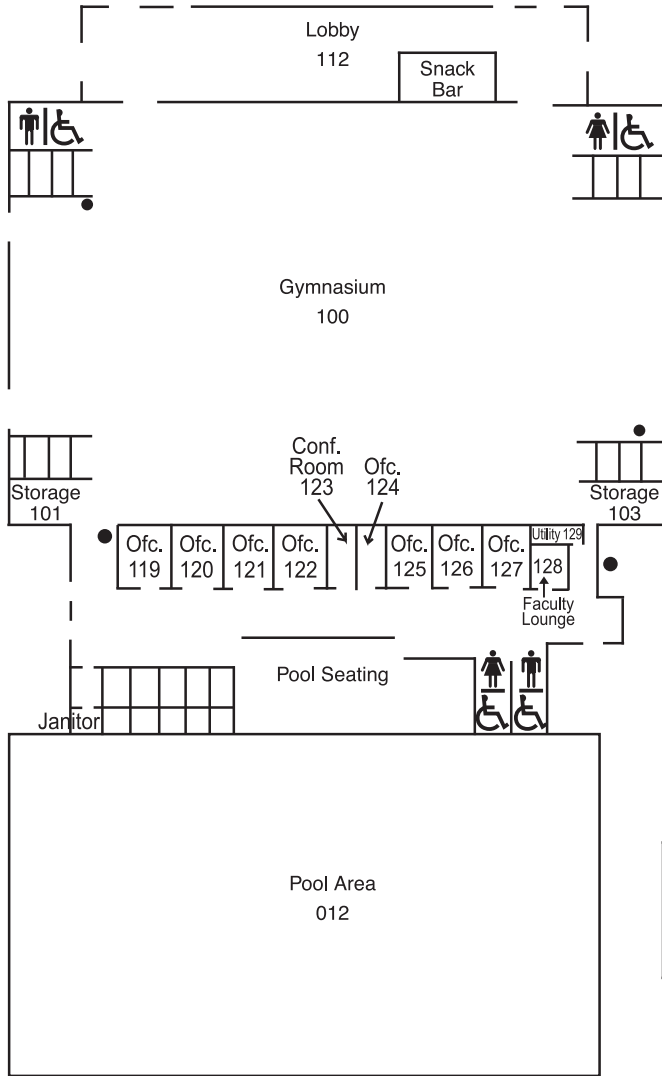

# Field House (FH)

Storm Safe Area Shaded

● = Fire Extinguisher

## Main Floor

## Balcony Level

## Lower Level