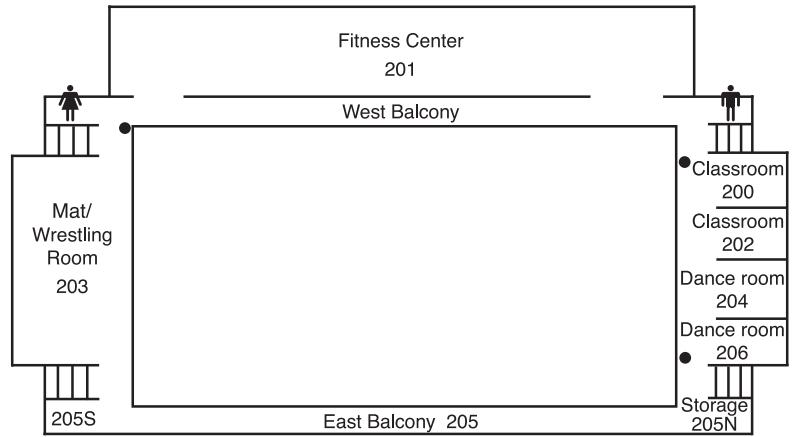

# Field House (FH)

Storm Safe Area Shaded

● = Fire Extinguisher

## Main Floor

## Balcony Level

## Lower Level