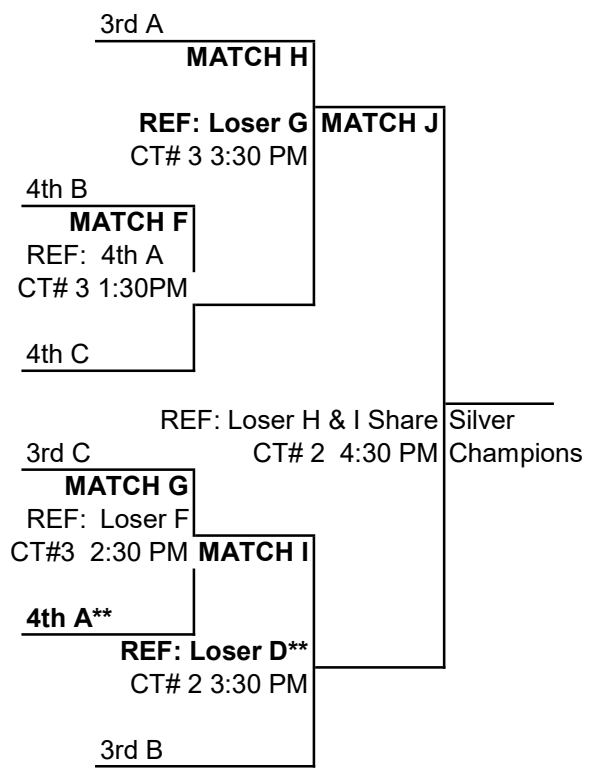

Silver Division

**REF prior to playing

Loser Match D Officiates Match I in Silver Bracket Ct. 2