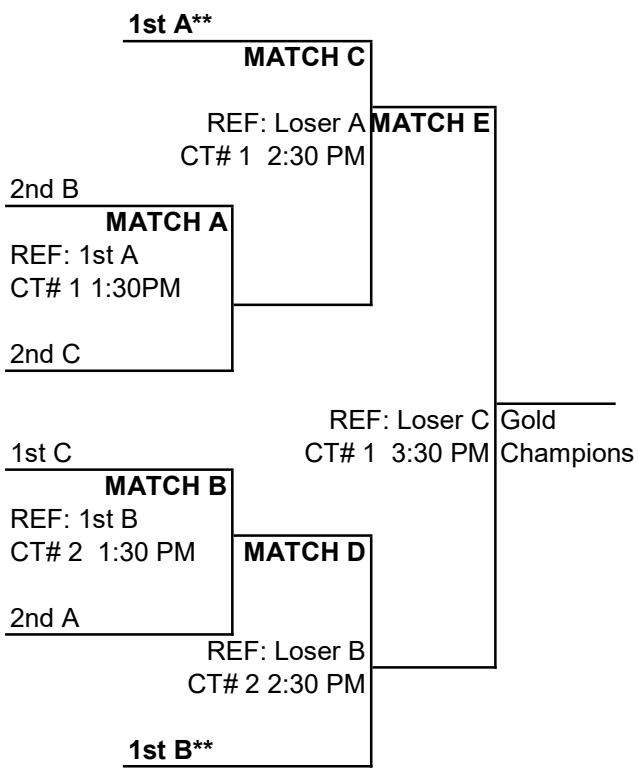

12 Teams Three 4-Team Pools High Low Playoffs	Tournament Name: Jefferson College Christmas Showcase	
	Site: Cape Girardeau Sportsplex	
	Date: 12/19/2021	Level: 18U Girls

Pool A Court #1	
1	Mineral Area Smash
2	SLVVC 18 RR
3	SI Wave 18 Gray
4	Wentzville Heat 18 Navy

Pool B Court #2	
1	HTH 18-1
2	ND 18 Avalanche
3	Rage 18s
4	Bootheel Smash Misty's Mission

Pool C Court #3	
1	SI Wave 18 Black
2	SEMO Heat 18
3	Club Gemini 18 Cyclones
4	Notorious D.I.G.

Pool Play:
 2 sets to 19 points. No cap.

Playoffs:
 All teams advance: Top 2 to Gold
 Next 2 to Silver.

All playoffs will be match play
 (19 pts, 19 pts, 15 pts if needed)
 with the exception of the final match
 (25 pts, 25 pts, 15 pts if needed).

POOL PLAY	Time*	Match	Team vs Team	Ref
	9:00	1	1 vs 3	2
	9:45	2	2 vs 4	1
	10:30	3	1 vs 4	3
	11:15	4	2 vs 3	1
	12:00	5	3 vs 4	2
	12:45	6	1 vs 2	4

* ALL TIMES APPROXIMATE
 EXCEPT FOR FIRST TWO MATCHES

Gold Division