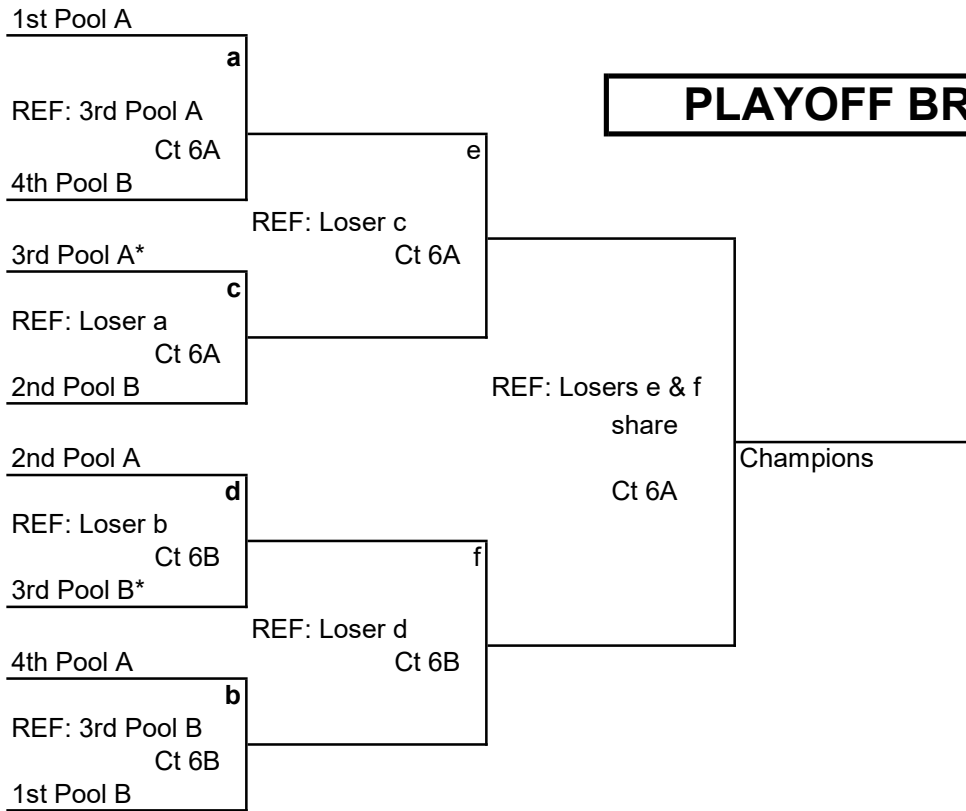

8 Teams Two 4-Team Pools One Bracket	Tournament Name: Jefferson College Christmas Showcase	
	Site: Cape Girardeau Sportsplex	
	Date: Sunday, Dec. 19th, 21	Level: 17U Girls

Pool A Court #6A	
1	H2 STL 17 Underarmour
2	Tsunami
3	Club Gemini Pacific 17's
4	SI Wave 17 Gray

Pool B Court #6B	
1	SI Wave 17 Black
2	Wentzville Heat 17 Orange
3	NSSC 17 Black
4	Blue Heat

POOL PLAY	Time*	Match	Team vs Team	Ref
	9:00	1	1 vs 3	2
	9:45	2	2 vs 4	1
	10:30	3	1 vs 4	3
	11:15	4	2 vs 3	1
	12:00	5	3 vs 4	2
	12:45	6	1 vs 2	4

Pool Play:
2 sets to 19 points. No cap.

Playoffs:
All teams advance to an 8 team single elimination bracket.
All playoffs will be match play (19 pts, 19 pts, 15 pts if needed) with the exception of the final match (25 pts, 25 pts, 15 pts if needed).

* ALL TIMES APPROXIMATE EXCEPT FOR FIRST TWO MATCHES

PLAYOFF BRACKET

*Referee prior to playing.
Losing team stays to officiate next match on the same court.
Finals share ref duties.