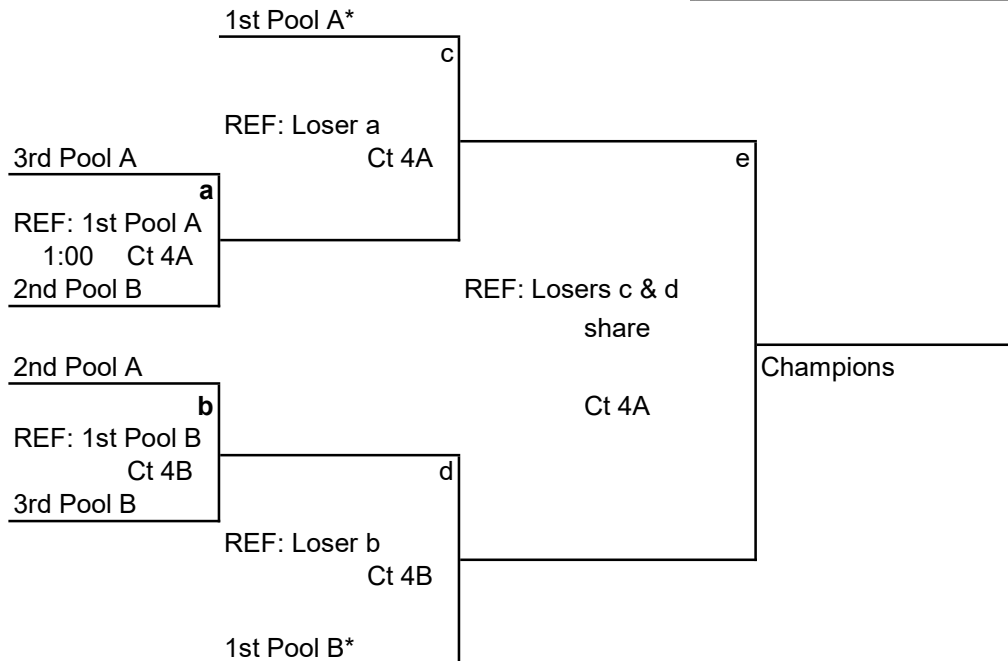

6 Teams Two 3-Team Pools One Bracket	Tournament Name: Jefferson College Christmas Showcase	
	Site: Cape Girardeau Sportsplex	
	Date: Sunday, Dec. 19, 21	Level: 16U Girls

Pool A Court #4A	
1	SI Wave 16 Black
2	NSSC 16 Black
3	Gemini Pacific 16's

Pool B Court #4B	
1	Perryville 16 Elite
2	SEMO Elite 161
3	SI Wave 16 Red

POOL PLAY	Time*	Match	Team vs Team	Ref
	9:00	1	1 vs 3	2
	10:00	2	2 vs 3	1
	11:00	3	1 vs 2	3
			LUNCH	
Pool Play: 3 sets to 19 points				

Playoffs:
All teams advance to a 6 team single elimination bracket.
All playoffs will be match play (19 pts, 19 pts, 15 pts if needed) with the exception of the final match (25 pts, 25 pts, 15 pts if needed).

* ALL TIMES APPROXIMATE EXCEPT FOR FIRST TWO MATCHES

PLAYOFF BRACKET

*Referee prior to playing.
Losing team stays to officiate next match on the same court,
Finals share ref duties.