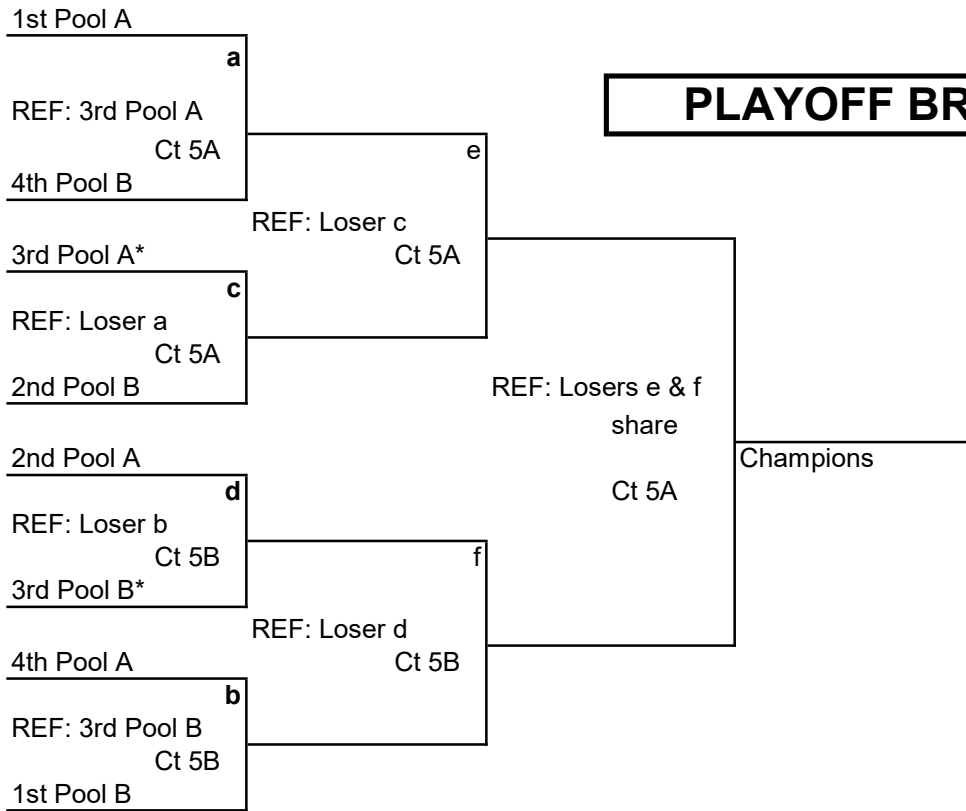

8 Teams Two 4-Team Pools One Bracket	Tournament Name: Jefferson College Christmas Showcase	
	Site: Cape Girardeau Sportsplex	
	Date: Sunday, Dec. 19th, 21	Level: 15U Girls

Pool A Court #5A	
1	Perryville 15 Elite
2	SI Wave 15 Red
3	NSSC 15 Black
4	Bootheel Smash 15C

Pool B Court #5B	
1	SI Wave 15 Black
2	SIVBA 15 Black
3	Blue Heat
4	NSSC 15 White

POOL PLAY	Time*	Match	Team vs Team	Ref
	9:00	1	1 vs 3	2
	9:45	2	2 vs 4	1
	10:30	3	1 vs 4	3
	11:15	4	2 vs 3	1
	12:00	5	3 vs 4	2
	12:45	6	1 vs 2	4

Pool Play:
2 sets to 19 points. No cap.

Playoffs:
All teams advance to an 8 team single elimination bracket.
All playoffs will be match play (19 pts, 19 pts, 15 pts if needed) with the exception of the final match (25 pts, 25 pts, 15 pts if needed).

* ALL TIMES APPROXIMATE EXCEPT FOR FIRST TWO MATCHES

*Referee prior to playing.
Losing team stays to officiate next match on the same court.
Finals share ref duties.