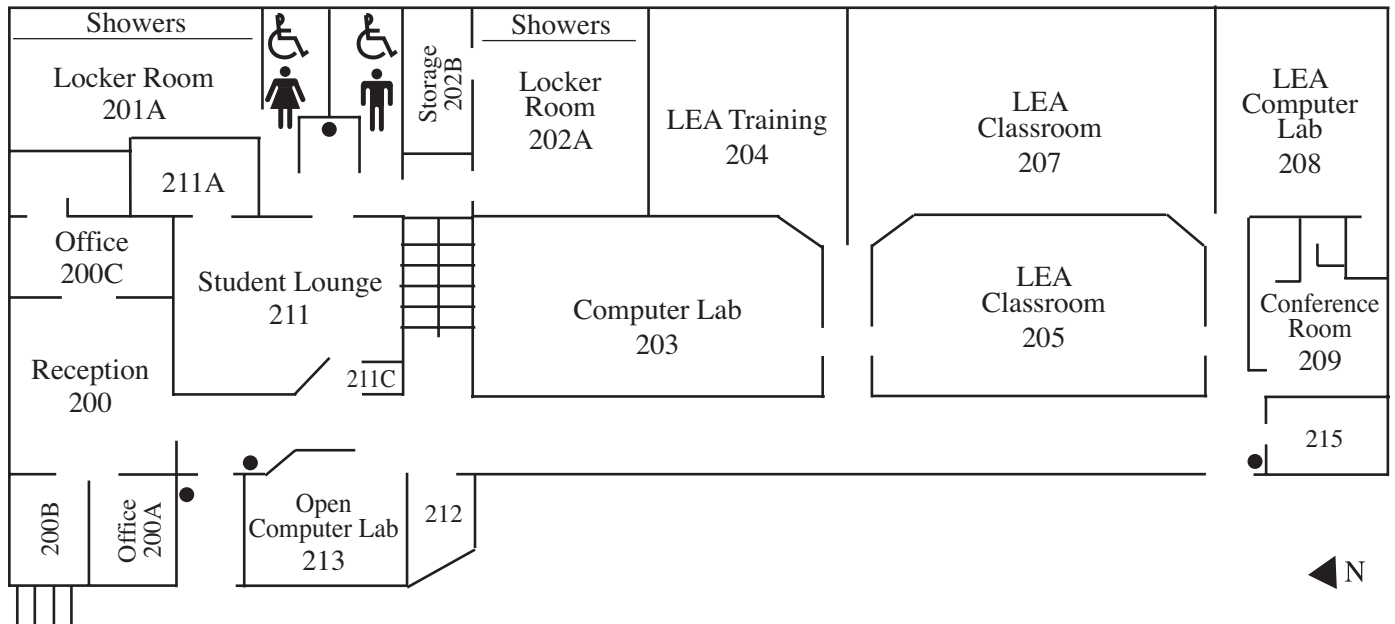

Jefferson College Imperial (JCI)

Storm Safe Area Shaded

● = Fire Extinguisher

Lower Level

Upper Level

Jefferson College Imperial is located at
 4400 Jeffco Blvd. near Imperial, Missouri,
 approximately 5 miles south of St. Louis County.