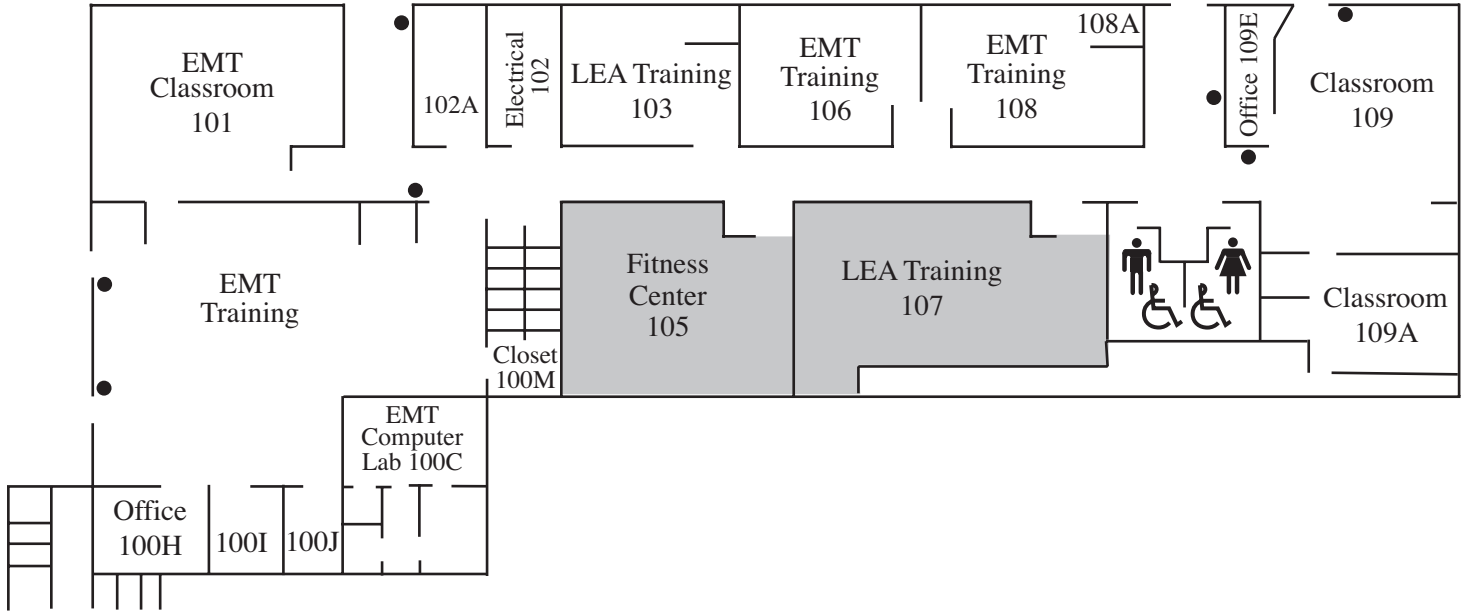

Jefferson College Imperial (JCI)

Storm Safe Area Shaded

● = Fire Extinguisher

Lower Level

Upper Level

Jefferson College Imperial is located at
 4400 Jeffco Blvd. near Imperial, Missouri,
 approximately 5 miles south of St. Louis County.